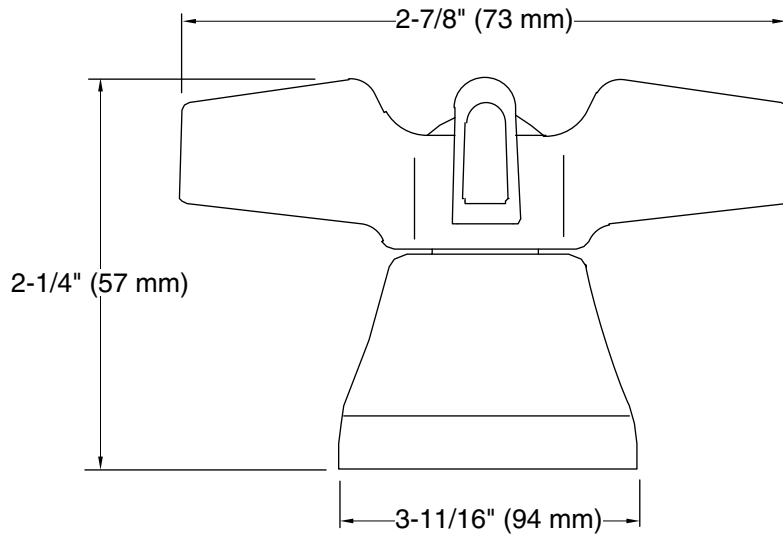

	CP	Polished Chrome
---	----	-----------------

Technical Information

All product dimensions are nominal.

Notes

Install this product according to the installation guide.

ADA compliant when installed to the specific requirements of these regulations.